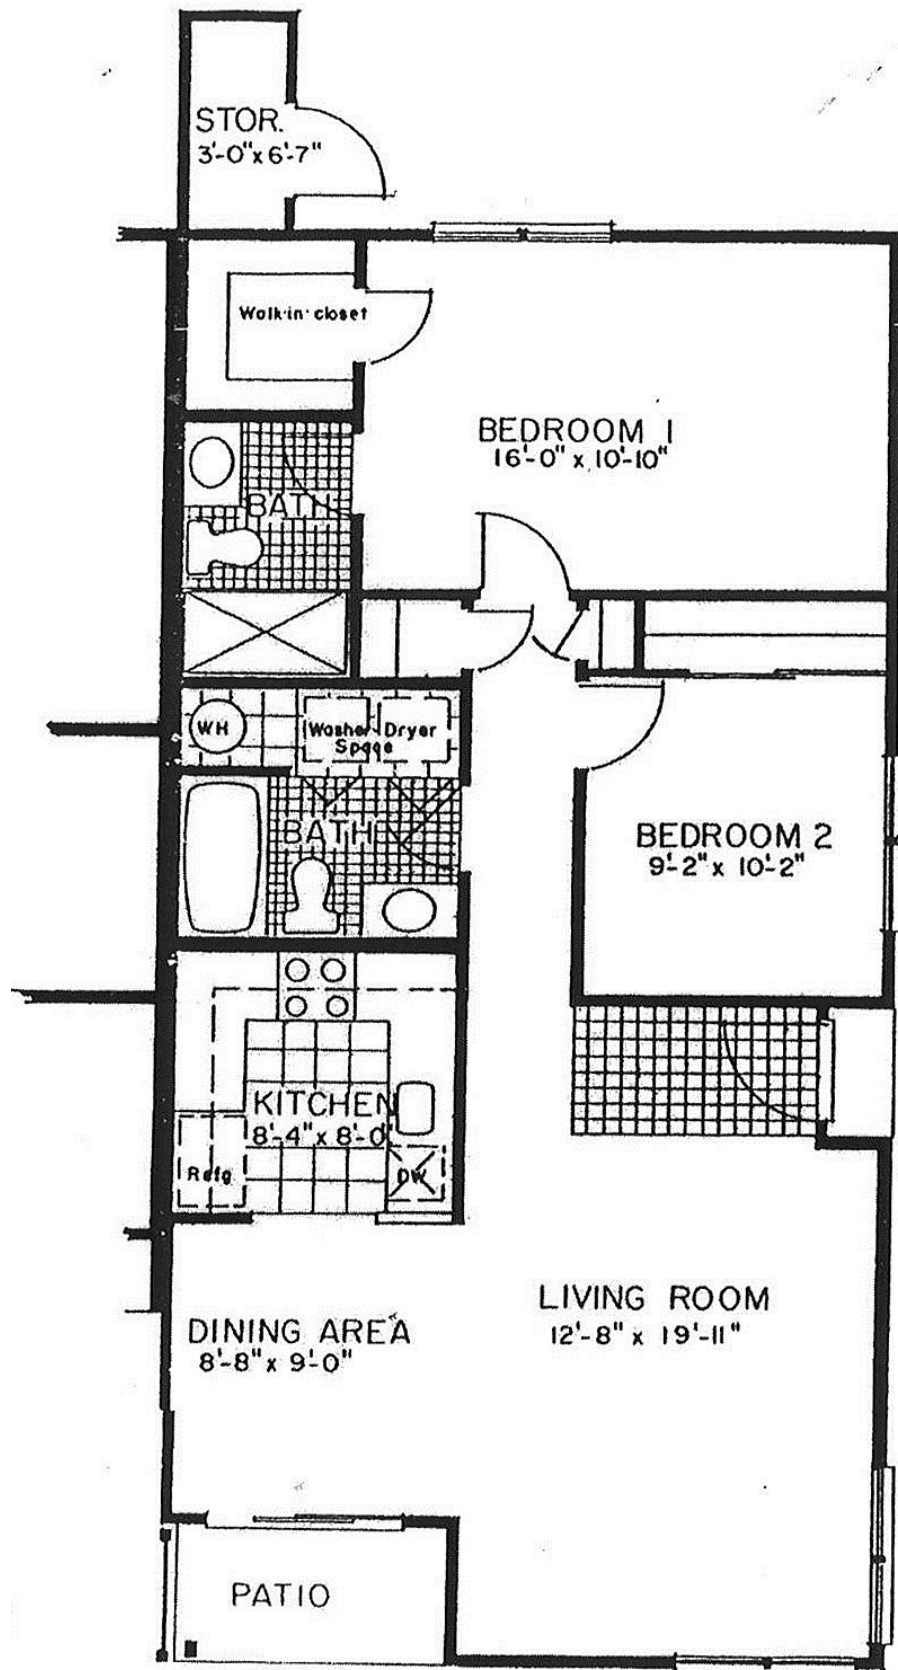

NANTUCKET
CONDOS 16, 17, 18
966 SQ FT

THE NANTUCKET
LIVING AREA 952 sq. ft.